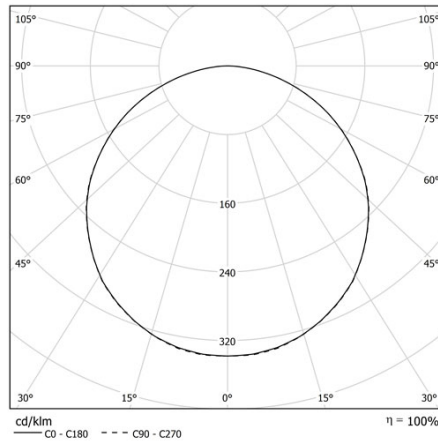

BEN Medium IP54

Frosted Acryl-Satiné impact resistant with perimeter silk-screen printing.

CODE		FLUX	SIZE	CERTIFICATIONS
10PG16K454	16W 4000K	2193lm	Ø 397mm	   

Optics

PG diffuser, frosted Acryl-Satiné and impact resistant with perimeter silk-screen printing, UGR<22.