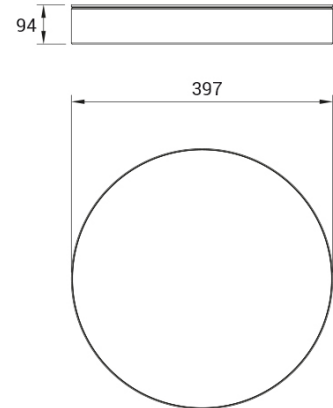

BEN Medium IP54

Frosted Acryl-Satiné impact resistant with perimeter silk-screen printing.

CODE		FLUX	SIZE	CERTIFICATIONS
10PG16K454	16W 4000K	2193lm	Ø 397mm	   

Optics

PG diffuser, frosted Acryl-Satiné and impact resistant with perimeter silk-screen printing, UGR<22.